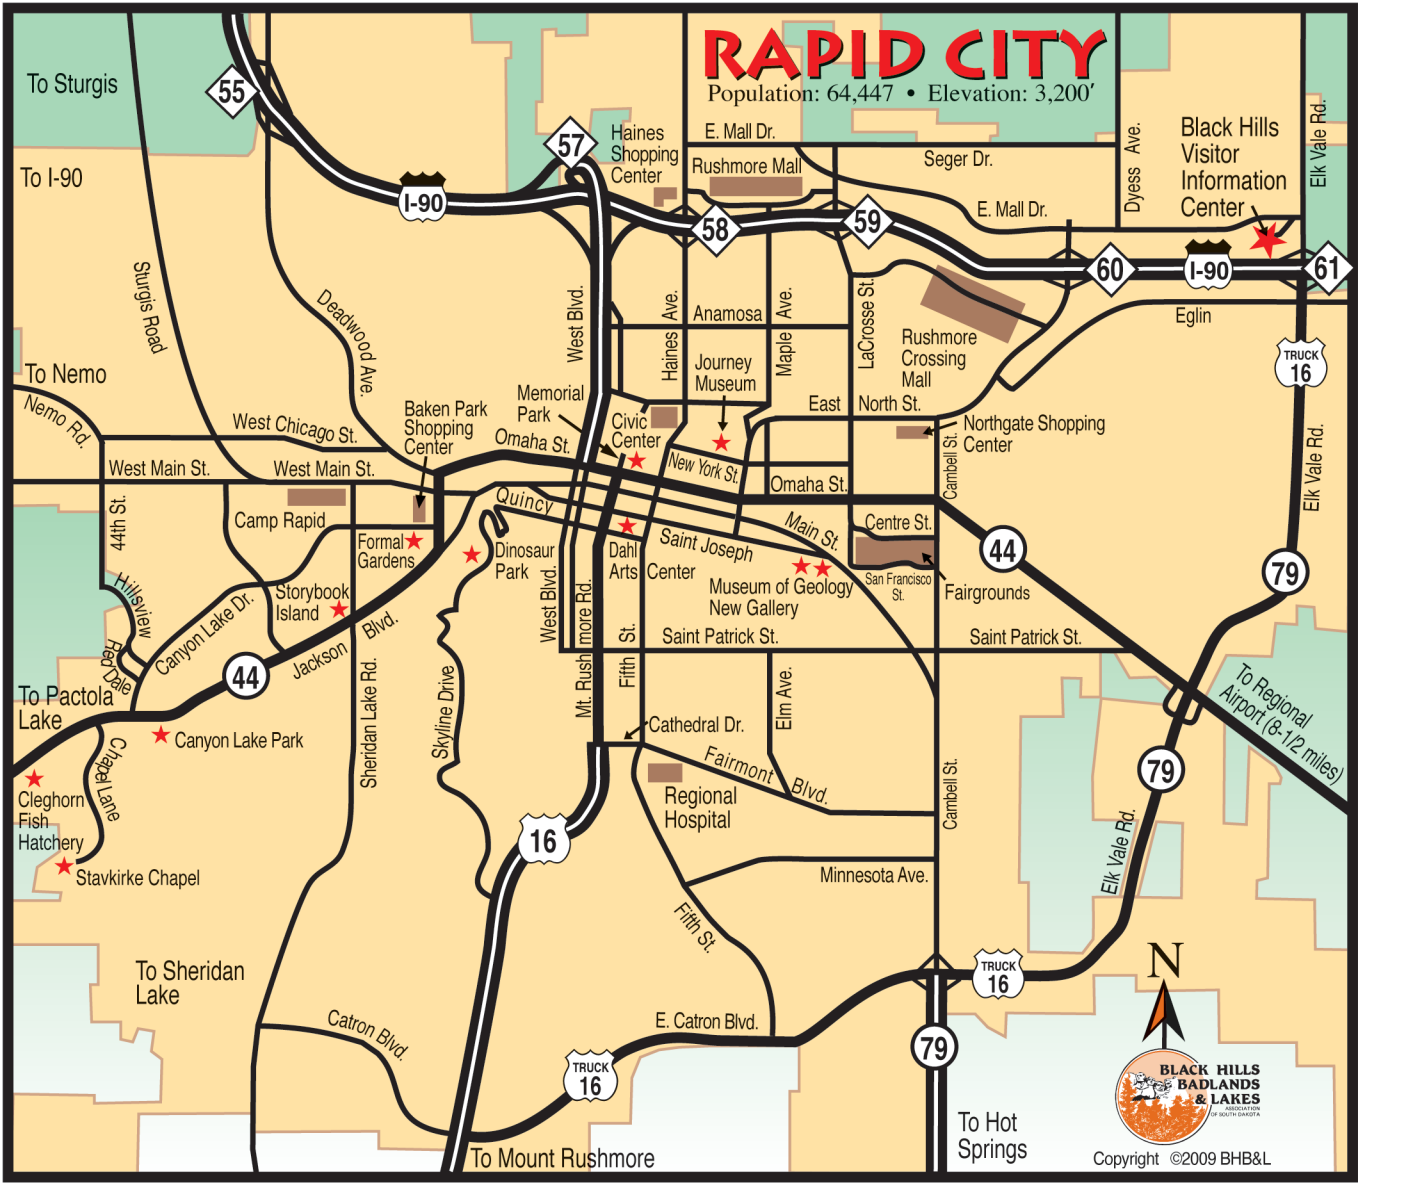

# RAPID CITY

Population: 64,447 • Elevation: 3,200'

Copyright ©2009 BH&L