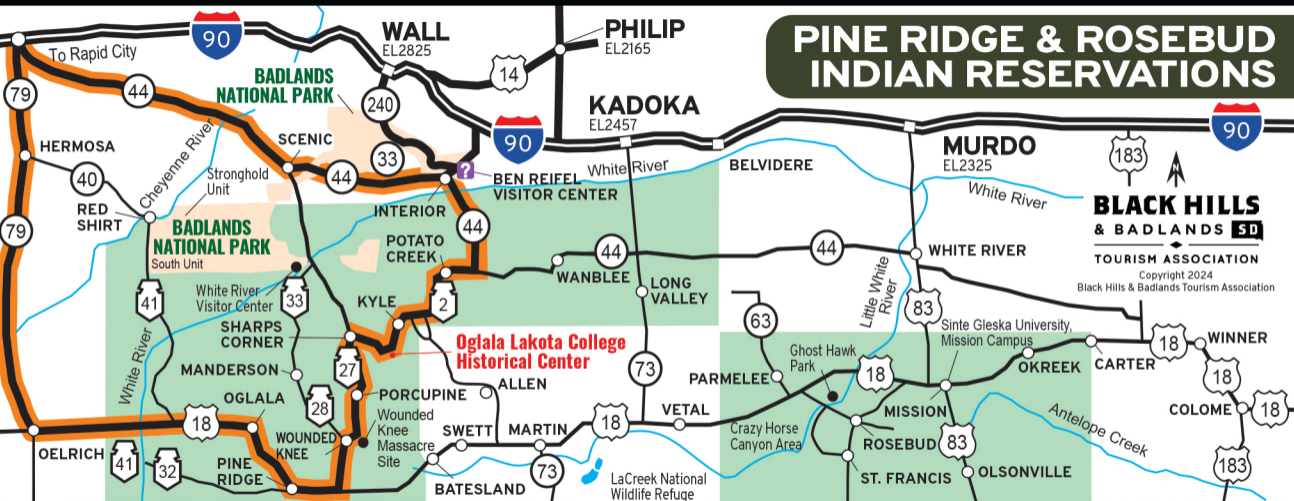

PINE RIDGE & ROSEBUD INDIAN RESERVATIONS

BLACK HILLS & BADLANDS SD
TOURISM ASSOCIATION
Copyright 2024
Black Hills & Badlands Tourism Association

NEBRASKA

NEBRASKA